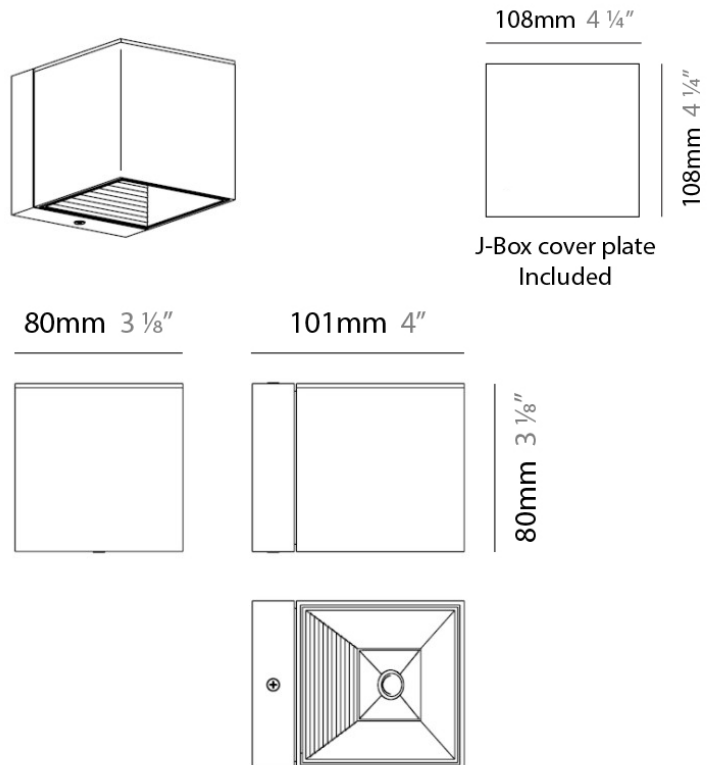

DAU SURFACE

D93146

PROJECT	_____
TYPE	_____
NOTES	_____
QUANTITY	_____
DATE	_____

GENERAL

Series: Dau _____
Brand: Milan _____
Division: Design _____
Mounting Type: Surface _____
Mounting Location: Wall _____

PHYSICAL

Shape: Cube _____
Length (mm): 110 _____
Length (in): 4 ⁵/₁₆ _____
Height (mm): 110 _____
Height (in): 4 ⁵/₁₆ _____
Extension (mm): 101 _____
Extension (in): 4.0 _____
Weight (kg): 0.91 _____
Weight (lbs): 2 _____
Fixture Finish: SST _____
Fixture Material: Metal _____

ELECTRICAL

Number of Lamps: 1 _____
Lamp Type: LED _____
Max. Wattage Per Lamp (W): 4 _____
Dimming: Electronic Low Voltage Dimming _____
Input Voltage (V): 120 _____

LED

Number of LEDs: 1 _____
Color Temperature (°K): 2700 / 2900 _____
Nominal Lumen (lm): 300 _____
CRI: >80 CRI _____

OPTICAL

RATINGS AND CERTIFICATIONS

Certified By: CSA Certified to UL and CSA Standards _____
IP rating: IP20 _____